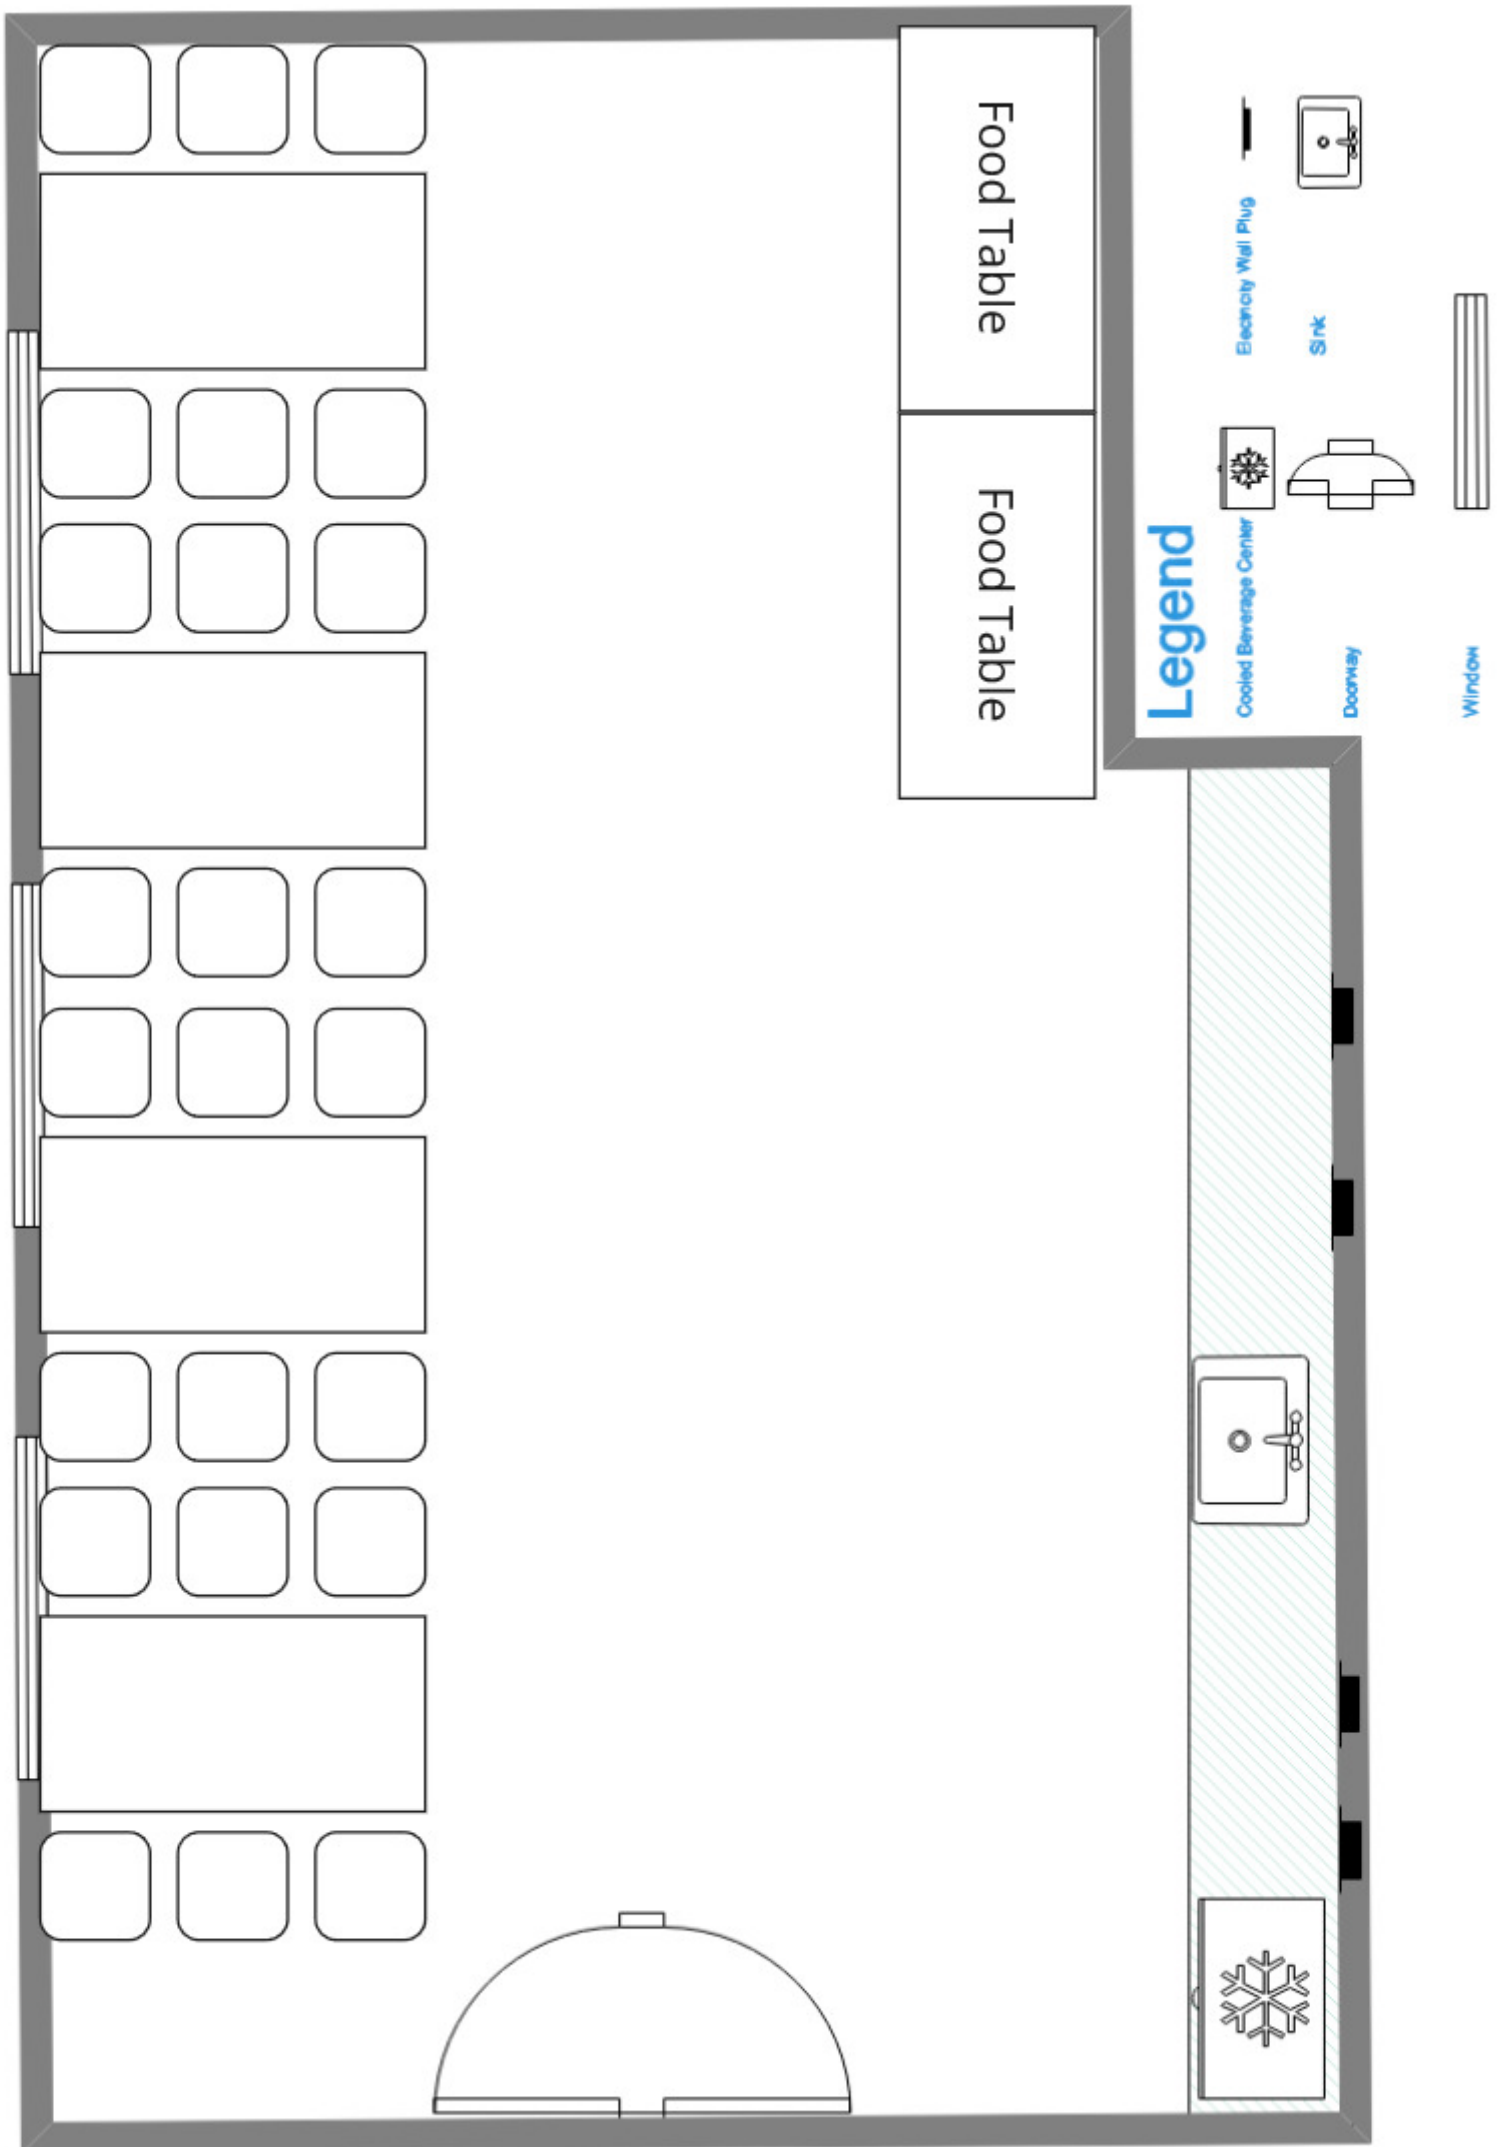

36 Chairs - 10 Tables - Edmonton Dream Living - Plan A

24 Chairs - 6 Tables - Edmonton Dream Living - Plan B

36 Chairs - 10 Tables - Edmonton Dream Living - Plan C

42 Chairs - 8 Tables - Edmonton Dream Living - Plan E