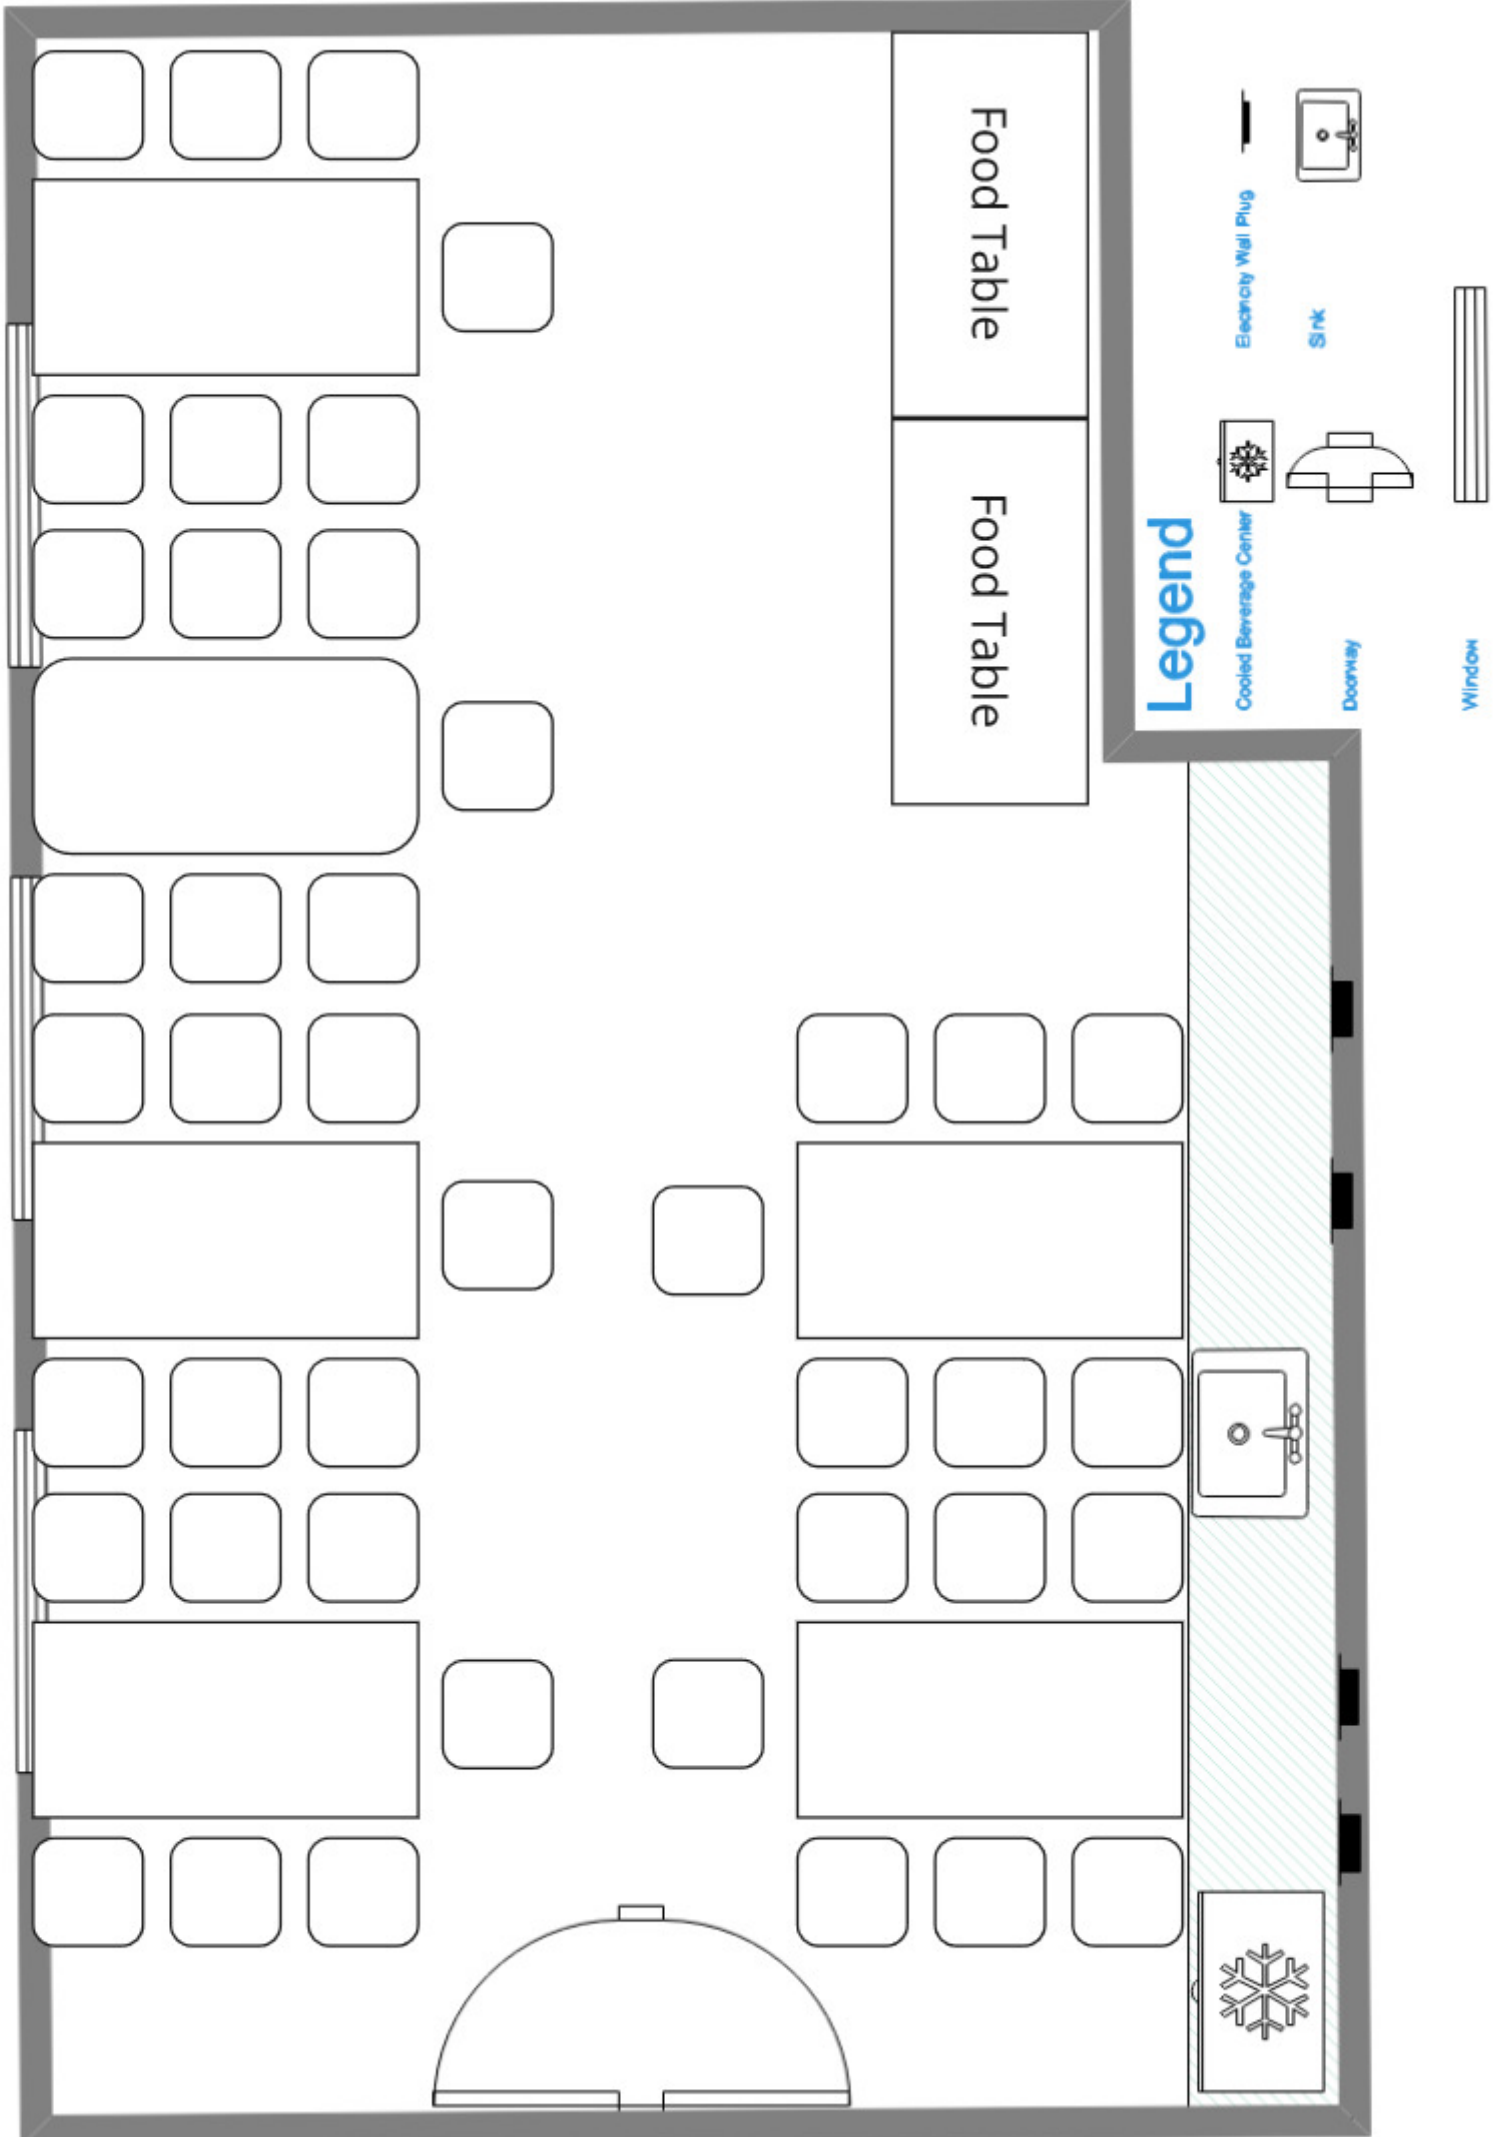

36 Chairs - 10 Tables - Edmonton Dream Living - Plan A

24 Chairs - 6 Tables - Edmonton Dream Living - Plan B

36 Chairs - 10 Tables - Edmonton Dream Living - Plan C

42 Chairs - 8 Tables - Edmonton Dream Living - Plan E