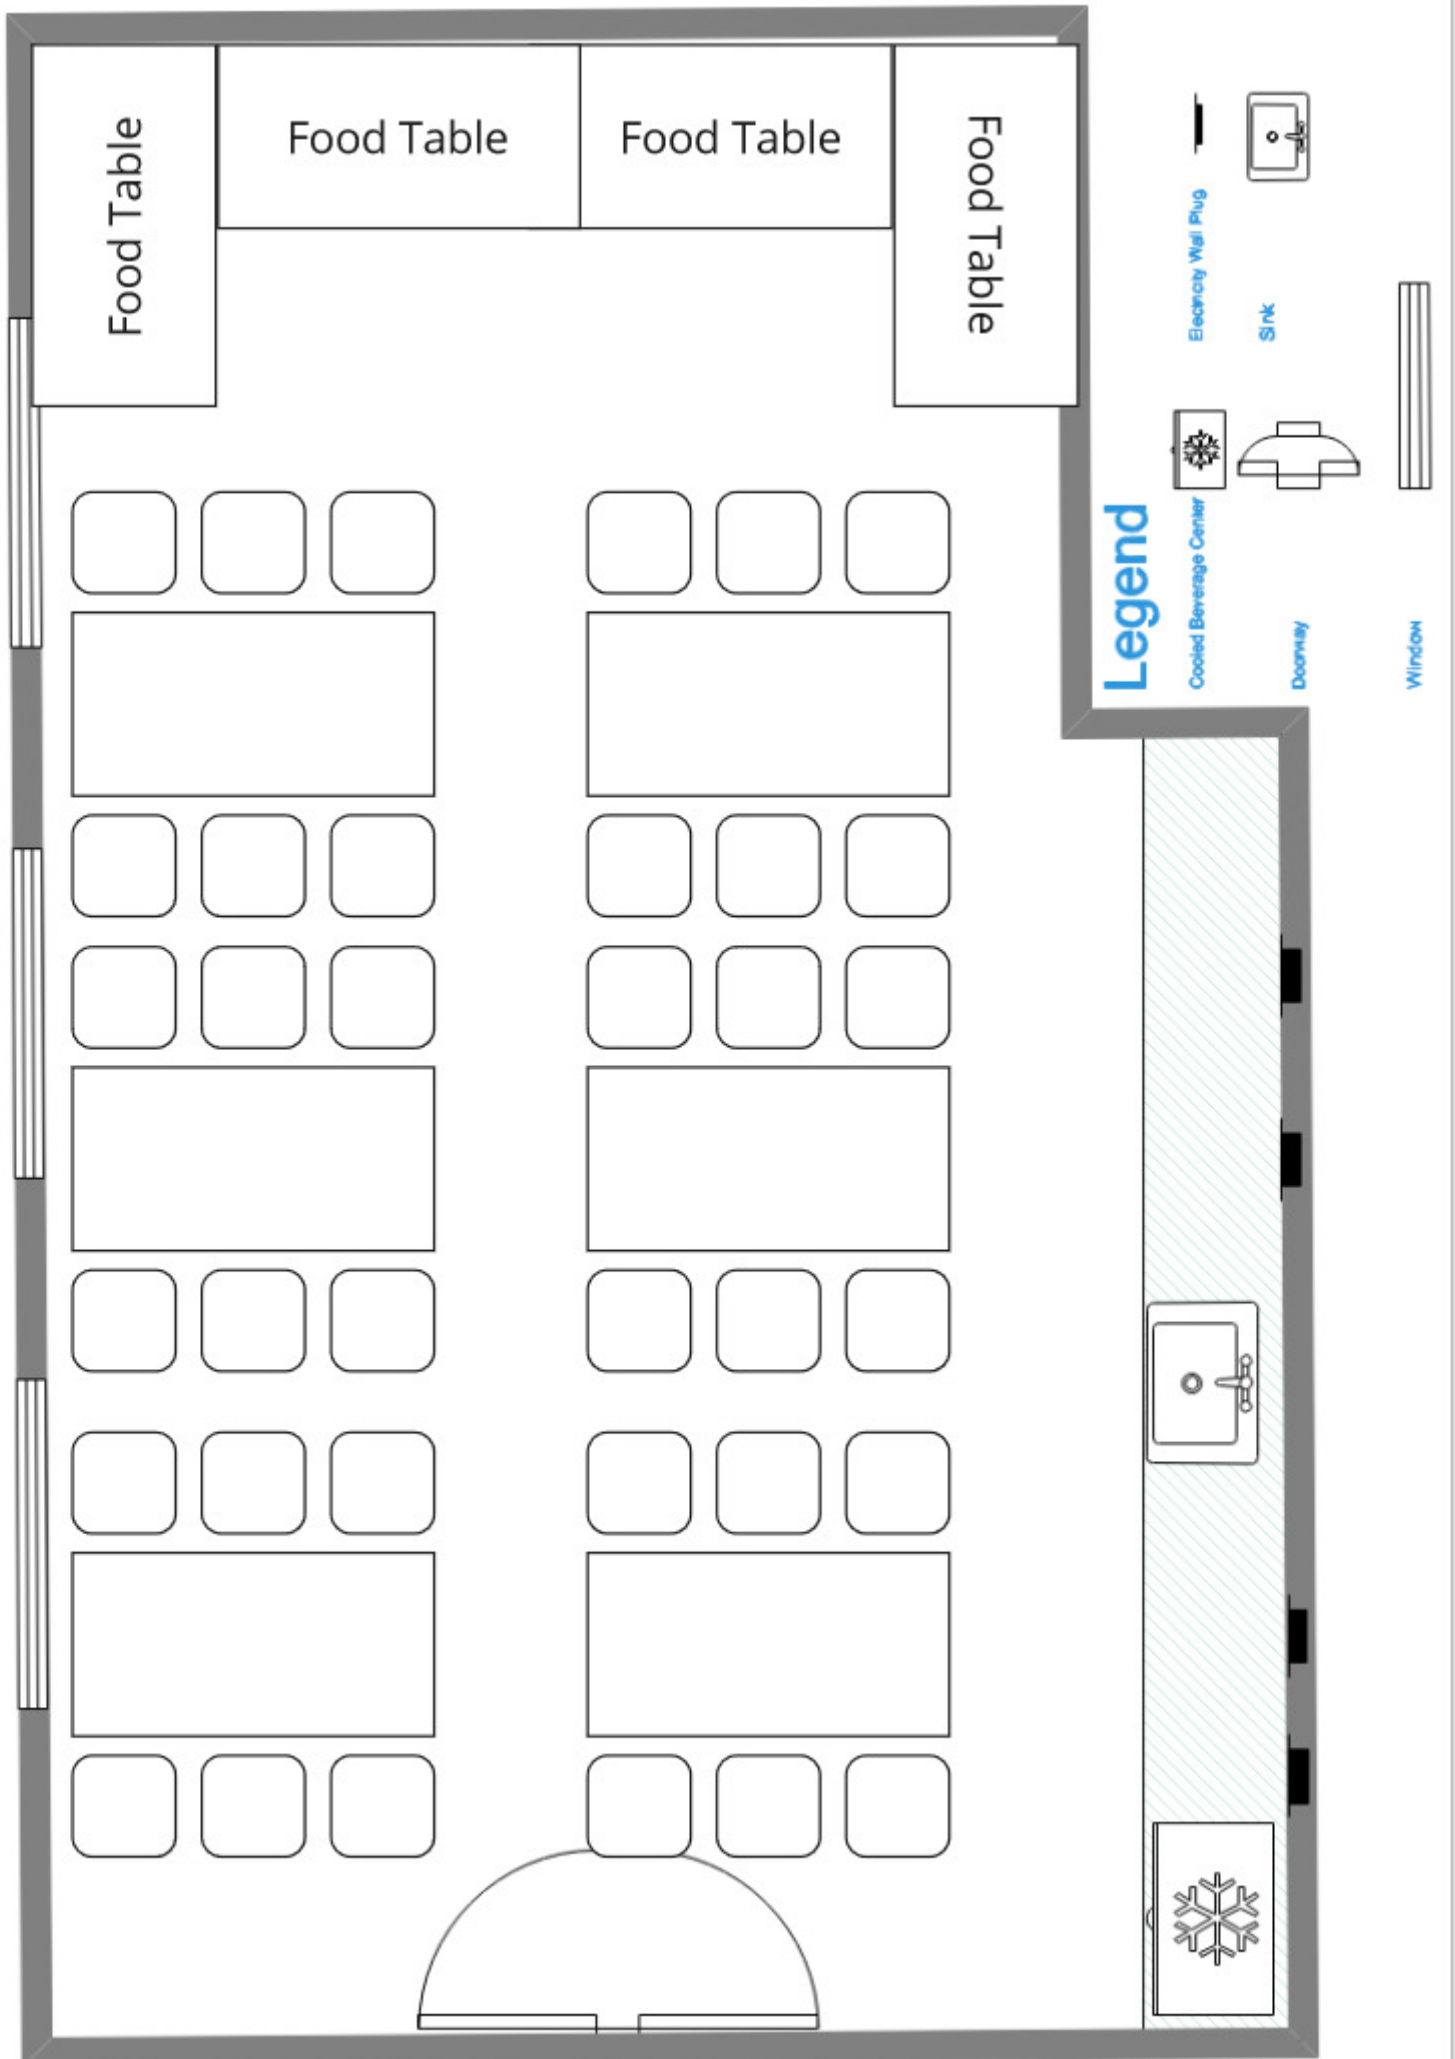

36 Chairs - 10 Tables - Edmonton Dream Living - Plan A

24 Chairs - 6 Tables - Edmonton Dream Living - Plan B

36 Chairs - 10 Tables - Edmonton Dream Living - Plan C

42 Chairs - 8 Tables - Edmonton Dream Living - Plan E